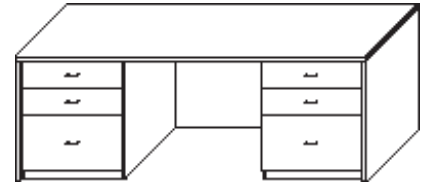

Double Pedestal Teacher's Desk Shell

Model Number	Depth	Width	Height	List	Notes
SC-DSBBF2460-2	24	60	29	$2360	• Full modesty included
SC-DSBBF2466-2	24	66	29	$2375	• Locks add $110 per
SC-DSBBF2472-2	24	72	29	$2395	• Designer pulls add $35 per
SC-DSBBF3060-2	30	60	29	$2350	• Grommet add $50
SC-DSBBF3066-2	30	66	29	$2360	• Plastic pencil drawer add $140
SC-DSBBF3072-2	30	72	29	$2400	
SC-DSBBF3666-2	36	66	29	$2505	• Custom sizes available
SC-DSBBF3672-2	36	72	29	$2525	

Model Number	Depth	Width	Height	List	Notes
SC-DSFF2460-2	24	60	29	$2360	• Full modesty included
SC-DSFF2466-2	24	66	29	$2375	• Locks add $110 per
SC-DSFF2472-2	24	72	29	$2395	• Designer pulls add $35 per
SC-DSFF3060-2	30	60	29	$2350	• Grommet add $50
SC-DSFF3066-2	30	66	29	$2360	• Plastic pencil drawer add $140
SC-DSFF3072-2	30	72	29	$2400	
SC-DSFF3666-2	36	66	29	$2505	• Custom sizes available
SC-DSFF3672-2	36	72	29	$2525	

Model Number	Depth	Width	Height	List	Notes
SC-DSCOM2460-2	24	60	29	$2360	• Specify BBF right or left
SC-DSCOM2466-2	24	66	29	$2375	• Full modesty included
SC-DSCOM2472-2	24	72	29	$2395	• Locks add $110 per
SC-DSCOM3060-2	30	60	29	$2350	• Designer pulls add $35 per
SC-DSCOM3066-2	30	66	29	$2360	• Grommet add $50
SC-DSCOM3072-2	30	72	29	$2400	• Plastic pencil drawer add $140
SC-DSCOM3666-2	36	66	29	$2505	• Custom sizes available
SC-DSCOM3672-2	36	72	29	$2525