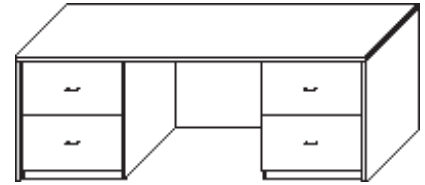

Double Pedestal Teacher's Desk Shell

Model Number	Depth	Width	Height	List	Notes
SC-DSBBF2460-2	24	60	29	$2360	• Full modesty included
SC-DSBBF2466-2	24	66	29	$2375	• Locks add $110 per
SC-DSBBF2472-2	24	72	29	$2395	• Designer pulls add $35 per
SC-DSBBF3060-2	30	60	29	$2350	• Grommet add $50
SC-DSBBF3066-2	30	66	29	$2360	• Plastic pencil drawer add $140
SC-DSBBF3072-2	30	72	29	$2400	
SC-DSBBF3666-2	36	66	29	$2505	• Custom sizes available
SC-DSBBF3672-2	36	72	29	$2525	

Model Number	Depth	Width	Height	List	Notes
SC-DSFF2460-2	24	60	29	$2360	• Full modesty included
SC-DSFF2466-2	24	66	29	$2375	• Locks add $110 per
SC-DSFF2472-2	24	72	29	$2395	• Designer pulls add $35 per
SC-DSFF3060-2	30	60	29	$2350	• Grommet add $50
SC-DSFF3066-2	30	66	29	$2360	• Plastic pencil drawer add $140
SC-DSFF3072-2	30	72	29	$2400	
SC-DSFF3666-2	36	66	29	$2505	• Custom sizes available
SC-DSFF3672-2	36	72	29	$2525	

Model Number	Depth	Width	Height	List	Notes
SC-DSCOM2460-2	24	60	29	$2360	• Specify BBF right or left
SC-DSCOM2466-2	24	66	29	$2375	• Full modesty included
SC-DSCOM2472-2	24	72	29	$2395	• Locks add $110 per
SC-DSCOM3060-2	30	60	29	$2350	• Designer pulls add $35 per
SC-DSCOM3066-2	30	66	29	$2360	• Grommet add $50
SC-DSCOM3072-2	30	72	29	$2400	• Plastic pencil drawer add $140
SC-DSCOM3666-2	36	66	29	$2505	• Custom sizes available
SC-DSCOM3672-2	36	72	29	$2525