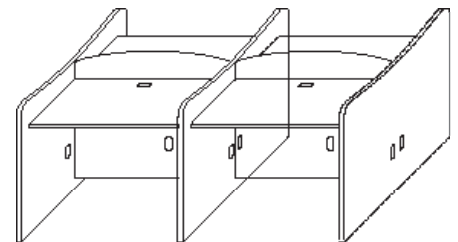

Curved Study Carrel

Model Number	Depth	Width	Height	List	Notes
SC-STUD-2436-48-C	24	36	48	$1850	• Grommet add $50 • Custom sizes available
SC-STUD-2436-60-C	24	36	60	$1945	
SC-STUD-3036-48-C	30	36	48	$2020	
SC-STUD-3036-60-C	30	36	60	$2080	
SC-STUD-3042-48-C	30	42	48	$2170	
SC-STUD-3042-60-C	30	42	60	$2240	

Study Carrel With Fixed Shelf

Model Number	Depth	Width	Height	List	Notes
SC-STUDFS-2436-48	24	36	48	$1790	• Grommet add $50 • Custom sizes available
SC-STUDFS-2436-60	24	36	60	$1850	
SC-STUDFS-3036-48	30	36	48	$1945	
SC-STUDFS-3036-60	30	36	60	$2020	
SC-STUDFS-3042-48	30	42	48	$2080	
SC-STUDFS-3042-60	30	42	60	$2170	

Curved Study Carrel With Fixed Shelf

Model Number	Depth	Width	Height	List	Notes
SC-STUDFS-2436-48-C	24	36	48	$2080	• Grommet add $50 • Custom sizes available
SC-STUDFS-2436-60-C	24	36	60	$2170	
SC-STUDFS-3036-48-C	30	36	48	$2240	
SC-STUDFS-3036-60-C	30	36	60	$2320	
SC-STUDFS-3042-48-C	30	42	48	$2380	
SC-STUDFS-3042-60-C	30	42	60	$2470	

Study Carrel Starter Kit

Model Number	Depth	Width	Height	List	Notes
SC-START-5936-36	59	36 3/8	36	$2605	• Comes with run-through grommets on every surface

Study Carrel Add-on Kit

Model Number	Depth	Width	Height	List	Notes
SC-ADDON-5935-36	59	35 1/4	36	$1965	• Comes with run-through grommets on every surface

Add-on kit comes with 1 modesty, 2 work surfaces, and 1 end panel