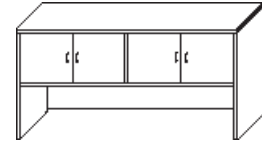

Desk Top Hutch With Doors

Model Number	Depth	Width	Height	List	Notes
CP-DTHD15-4837	15	48	37	$1355	• For full modesty add $155
CP-DTHD15-6037	15	60	37	$1530	• Locks add $110 per lock
CP-DTHD15-7237	15	72	37	$1695	• Designer pulls add $35 per pull • Custom sizes available