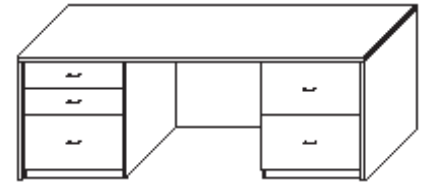

Double Pedestal Teacher's Desk Shell

Model Number	Depth	Width	Height	List	Notes
SC-DSBBF2460-2	24	60	29	$2360	• Full modesty included
SC-DSBBF2466-2	24	66	29	$2375	• Locks add $110 per
SC-DSBBF2472-2	24	72	29	$2395	• Designer pulls add $35 per
SC-DSBBF3060-2	30	60	29	$2350	• Grommet add $50
SC-DSBBF3066-2	30	66	29	$2360	• Plastic pencil drawer add $140
SC-DSBBF3072-2	30	72	29	$2400	
SC-DSBBF3666-2	36	66	29	$2505	• Custom sizes available
SC-DSBBF3672-2	36	72	29	$2525	

Model Number	Depth	Width	Height	List	Notes
SC-DSFF2460-2	24	60	29	$2360	• Full modesty included
SC-DSFF2466-2	24	66	29	$2375	• Locks add $110 per
SC-DSFF2472-2	24	72	29	$2395	• Designer pulls add $35 per
SC-DSFF3060-2	30	60	29	$2350	• Grommet add $50
SC-DSFF3066-2	30	66	29	$2360	• Plastic pencil drawer add $140
SC-DSFF3072-2	30	72	29	$2400	
SC-DSFF3666-2	36	66	29	$2505	• Custom sizes available
SC-DSFF3672-2	36	72	29	$2525	

Model Number	Depth	Width	Height	List	Notes
SC-DSCOM2460-2	24	60	29	$2360	• Specify BBF right or left
SC-DSCOM2466-2	24	66	29	$2375	• Full modesty included
SC-DSCOM2472-2	24	72	29	$2395	• Locks add $110 per
SC-DSCOM3060-2	30	60	29	$2350	• Designer pulls add $35 per
SC-DSCOM3066-2	30	66	29	$2360	• Grommet add $50
SC-DSCOM3072-2	30	72	29	$2400	• Plastic pencil drawer add $140
SC-DSCOM3666-2	36	66	29	$2505	• Custom sizes available
SC-DSCOM3672-2	36	72	29	$2525