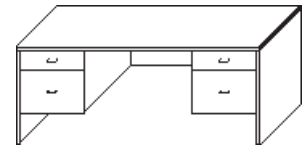

3/4 Pedestal Desk Shell

Model Number	Depth	Width	Height	List	Notes
CP-DSBF2448	24	48	29	$1230	• Modesty is 19.5". For full modesty add $155 • Double pedestal add $550 • Specify right or left for single pedestal • Locks add $110 per lock • Designer pulls add $35 per pull • Custom sizes available
CP-DSBF2460	24	60	29	$1305	
CP-DSBF2466	24	66	29	$1350	
CP-DSBF2472	24	72	29	$1390	
CP-DSBF3048	30	48	29	$1310	
CP-DSBF3060	30	60	29	$1335	
CP-DSBF3066	30	66	29	$1350	
CP-DSBF3072	30	72	29	$1415	
CP-DSBF3666	36	66	29	$1490	
CP-DSBF3672	36	72	29	$1510	

shown with additional pedestal

Full Pedestal Desk Shell

Model Number	Depth	Width	Height	List	Notes
CP-DSBBF2448	24	48	29	$1570	• Specify right or left for single pedestal • Double pedestal add $550 (Specify box/box/file or file/file) • Full modesty included • Locks add $110 per lock • Designer pulls add $35 per pull • Custom sizes available
CP-DSBBF2460	24	60	29	$1795	
CP-DSBBF2466	24	66	29	$1810	
CP-DSBBF2472	24	72	29	$1825	
CP-DSBBF3048	30	48	29	$1740	
CP-DSBBF3060	30	60	29	$1775	
CP-DSBBF3066	30	66	29	$1795	
CP-DSBBF3072	30	72	29	$1835	
CP-DSBBF3666	36	66	29	$1945	
CP-DSBBF3672	36	72	29	$1960