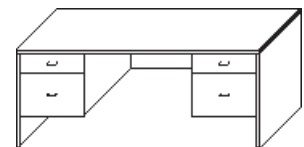

3/4 Pedestal Desk Shell

Model Number	Depth	Width	Height	List	Notes
CP-DSBF2448	24	48	29	$870	• Modesty is 19.5". For full modesty add $110 • Double pedestal add $400 • Specify right or left for single pedestal • Locks add $75 per lock • Designer pulls add $23 per pull • Custom sizes available
CP-DSBF2460	24	60	29	$925	
CP-DSBF2466	24	66	29	$950	
CP-DSBF2472	24	72	29	$980	
CP-DSBF3048	30	48	29	$930	
CP-DSBF3060	30	60	29	$940	
CP-DSBF3066	30	66	29	$950	
CP-DSBF3072	30	72	29	$995	
CP-DSBF3666	36	66	29	$1,055	
CP-DSBF3672	36	72	29	$1,060	

shown with additional pedestal

Full Pedestal Desk Shell

Model Number	Depth	Width	Height	List	Notes
CP-DSBBF2448	24	48	29	$1,110	• Specify right or left for single pedestal • Double pedestal add $400 (Specify box/box/file or file/file) • Full modesty included • Locks add $75 per lock • Designer pulls add $23 per pull • Custom sizes available
CP-DSBBF2460	24	60	29	$1,265	
CP-DSBBF2466	24	66	29	$1,280	
CP-DSBBF2472	24	72	29	$1,290	
CP-DSBBF3048	30	48	29	$1,290	
CP-DSBBF3060	30	60	29	$1,230	
CP-DSBBF3066	30	66	29	$1,255	
CP-DSBBF3072	30	72	29	$1,265	
CP-DSBBF3666	36	66	29	$1,370	
CP-DSBBF3672	36	72	29	$1,385