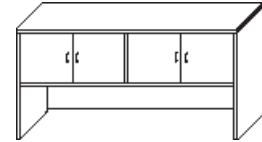

Desk Top Hutch With Doors

Model Number	Depth	Width	Height	List	Notes
CP-DTHD15-4837	15	48	37	$955	• Modesty is 19.5" For full modesty add $110 • Locks add $75 per lock • Designer pulls add $23 per pull • Custom sizes available
CP-DTHD15-6037	15	60	37	$1,075	
CP-DTHD15-7237	15	72	37	$1,195