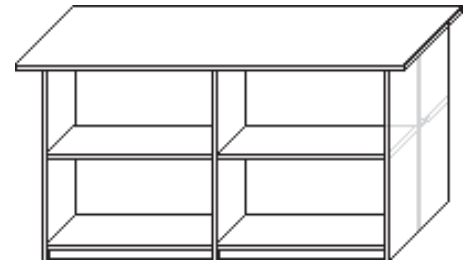

Open Workstation

Model Number	D	W	H	List	Work Surface	Notes
WS-2448-29	24	48	29	$1,280	36 x 60	• Casters add $104 • Custom sizes available
WS-3048-29	30	48	29	$1,310	42 x 60	
WS-3648-29	36	48	29	$1,380	48 x 60	
WS-2460-29	24	60	29	$1,420	36 x 72	
WS-3060-29	30	60	29	$1,380	42 x 72	
WS-3660-29	36	60	29	$1,510	48 x 72	
WS-2448-42	24	48	42	$1,280	36 x 60	
WS-3048-42	30	48	42	$1,310	42 x 60	
WS-3648-42	36	48	42	$1,380	48 x 60	
WS-2460-42	24	60	42	$1,420	36 x 72	
WS-3060-42	30	60	42	$1,380	42 x 72	
WS-3660-42	36	60	42	$1,510	48 x 72