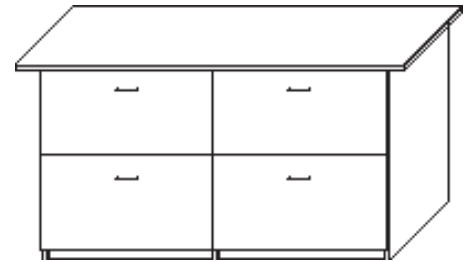

4 Drawer Workstation

Model Number	D	W	H	List	Work Surface	Notes
4WS-4048-29	40	48	29	$2,770	48 x 60	• Locks add $75 per • Casters add $104 • Designer pulls add $23 per • Custom sizes available
4WS-4060-29	40	60	29	$6,120	48 x 72	
4WS-4048-42	40	48	42	$3,415	48 x 60	
4WS-4060-42	40	60	42	$6,190	48 x 72