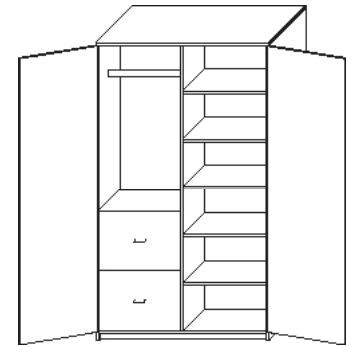

1/2 Split Two Door Wardrobe With Built In File/File

Model Number	Depth	Width	Height	List	Shelves	Notes
CP-TDWRFF-2430-66	24	30	66	$2,010	4	• Specify right or left for shelves
CP-TDWRFF-2436-66	24	36	66	$2,180	4	• Locks add $75 per lock
CP-TDWRFF-2430-72	24	30	72	$2,060	5	• Designer pulls add $23 per pull
CP-TDWRFF-2436-72	24	36	72	$2,215	5	• Closet rod included
CP-TDWRFF-2442-72	24	42	72	$2,235	5	• Custom sizes available