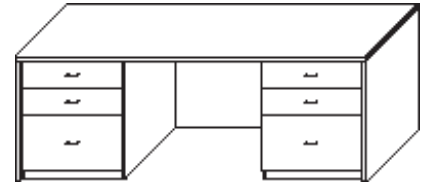

Double Pedestal Teacher's Desk Shell

Model Number	Depth	Width	Height	List	Notes
SC-DSBBF2460-2	24	60	29	$1,665	• Full modesty included
SC-DSBBF2466-2	24	66	29	$1,680	• Locks add $75 per
SC-DSBBF2472-2	24	72	29	$1,690	• Designer pulls add $23 per
SC-DSBBF3060-2	30	60	29	$1,655	• Grommet add $34
SC-DSBBF3066-2	30	66	29	$1,695	• Plastic pencil drawer add $92
SC-DSBBF3072-2	30	72	29	$1,695	• Custom sizes available
SC-DSBBF3666-2	36	66	29	$1,770	
SC-DSBBF3672-2	36	72	29	$1,785	

Model Number	Depth	Width	Height	List	Notes
SC-DSFF2460-2	24	60	29	$1,665	• Full modesty included
SC-DSFF2466-2	24	66	29	$1,680	• Locks add $75 per
SC-DSFF2472-2	24	72	29	$1,690	• Designer pulls add $23 per
SC-DSFF3060-2	30	60	29	$1,655	• Grommet add $34
SC-DSFF3066-2	30	66	29	$1,655	• Plastic pencil drawer add $92
SC-DSFF3072-2	30	72	29	$1,695	• Custom sizes available
SC-DSFF3666-2	36	66	29	$1,770	
SC-DSFF3672-2	36	72	29	$1,785	

Model Number	Depth	Width	Height	List	Notes
SC-DSCOM2460-2	24	60	29	$1,665	• Specify BBF right or left
SC-DSCOM2466-2	24	66	29	$1,680	• Full modesty included
SC-DSCOM2472-2	24	72	29	$1,690	• Locks add $75 per
SC-DSCOM3060-2	30	60	29	$1,655	• Designer pulls add $23 per
SC-DSCOM3066-2	30	66	29	$1,655	• Grommet add $34
SC-DSCOM3072-2	30	72	29	$1,695	• Plastic pencil drawer add $92
SC-DSCOM3666-2	36	66	29	$1,770	• Custom sizes available
SC-DSCOM3672-2	36	72	29	$1,785