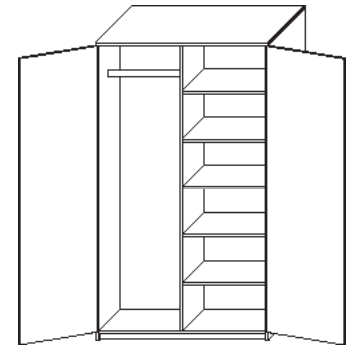

1/2 Split Two Door Wardrobe

Model Number	Depth	Width	Height	List	Shelves	Notes
CP-TDWR-2430-66	24	30	66	$1,690	4	• Specify right or left for shelves
CP-TDWR-2436-66	24	36	66	$1,860	4	• Locks add $75 per lock
CP-TDWR-2430-72	24	30	72	$1,735	5	• Designer pulls add $23 per pull
CP-TDWR-2436-72	24	36	72	$1,895	5	• Closet rod included
CP-TDWR-2442-72	24	42	72	$1,915	5	• Custom sizes available