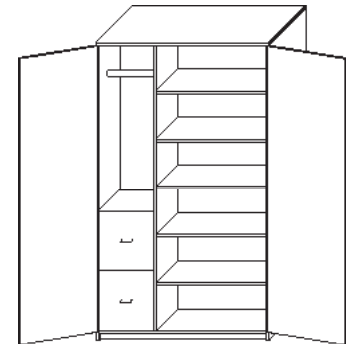

1/3 Split Two Door Wardrobe With Built In File File

Model Number	Depth	Width	Height	List	Shelves	Notes
CP-1/3WRFF-2430-66	24	30	66	$2,010	4	• Specify right or left for shelves
CP-1/3WRFF-2436-66	24	36	66	$2,180	4	• Locks add $75 per lock
CP-1/3WRFF-2430-72	24	30	72	$2,060	5	• Designer pulls add $23 per pull
CP-1/3WRFF-2436-72	24	36	72	$2,215	5	• Closet rod included
CP-1/3WRFF-2442-72	24	42	72	$2,235	5	• Custom sizes available